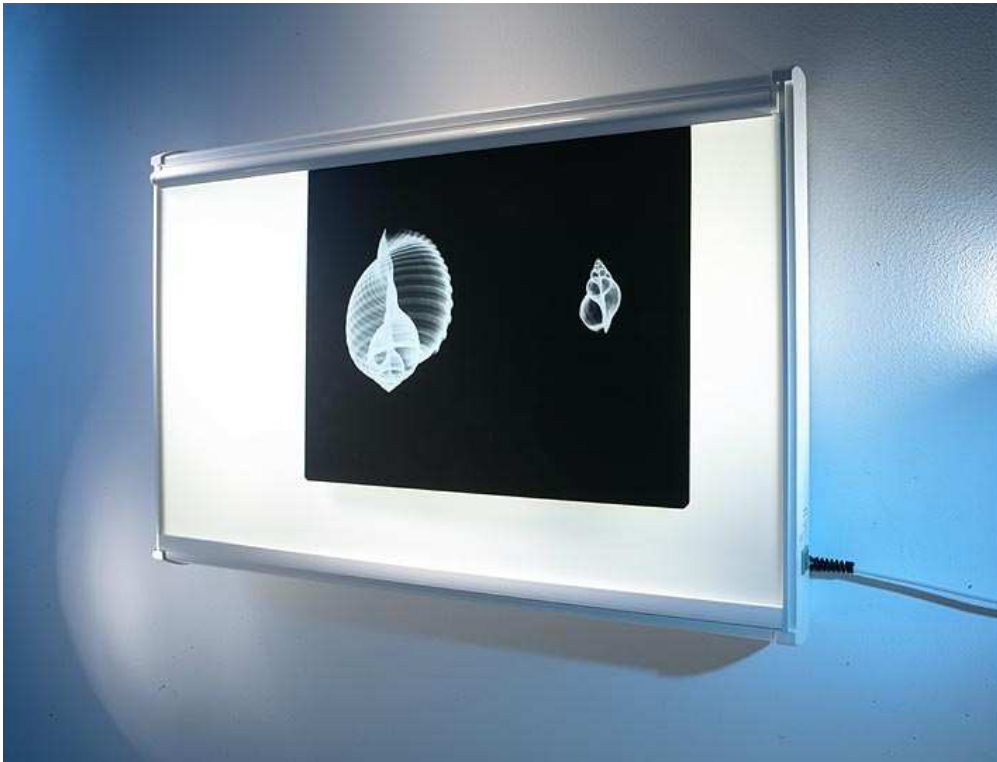

# Viewing Boxes

## BASic series

a comfortable support for examining  
your X-ray photographs

## Illuminators, BASic Series

Economical: this range, made of ABS, provides you with a comfortable support for examining your X-ray photographs.

Medical diagnosis device (class 1).

## Technical Characteristics

- White box frame: made of extruded twin-materials PVC and injected ABS. 10/10 sheet steel rear plate with epoxy coating
- Wall fixing: using fixing slots at the back of the unit.
- Light source: fluorescent tubes, “daylight” type, colour temperature >5500°Kelvin.
- Diffuser screen: Perspex, thickness 3 mm.
- Film holder: steel rollers. Hardwearing and totally reliable.
- Lighting control: bipolar switch (I) with incorporated indicator light.
- Viewing areas: extended only
- Mains cord: standard, 2 poles + earth.
- Mains electricity supply: 230V, 50 Hz (for other voltages, consult us).