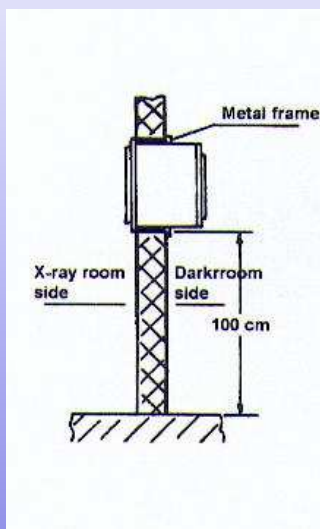

Darkroom Accessories

Cassette Hatch

The Cassette Hatch enables you to transfer cassettes from the X-ray room into the darkroom saving the darkroom from the incidence of daylight and X-ray radiation.

Technical Data:

- Housing: powder-coated steel
- Bottom: specially coated for safety of cassettes
- Doors: 180 ° opening
lightproof interlocking

Business Contact:
CAWO Solutions
P.O. Box 11 29
D - 86521 Schrobenhausen
Phone: (++49) 8252 9109-21
Internet: www.cawo.com
E-mail: cawo@agfa.com