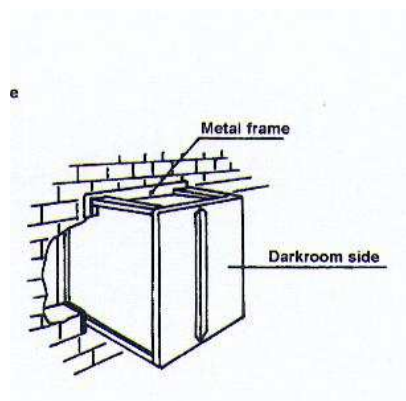

Darkroom Accessories

Cassette Hatch

The Cassette Hatch enables you to transfer cassettes from the X-ray room into the darkroom saving the darkroom from the incidence of daylight and X-ray radiation.

Technical Data:

- Housing: powder-coated steel
- Bottom: specially coated for safety of cassettes
- Doors: 180 ° opening
lightproof interlocking

Business Contact:
CAWO Solutions
P.O. Box 11 29
D - 86521 Schrobenhausen
Phone: (++49) 8252 9109-21
Internet: www.cawo.com
E-mail: cawo@agfa.com