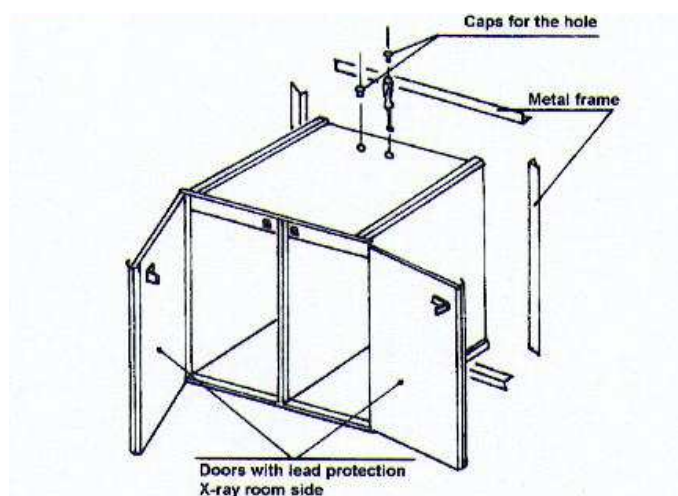

Darkroom Accessories

Cassette Hatch

The Cassette Hatch enables you to transfer cassettes from the X-ray room into the darkroom saving the darkroom from the incidence of daylight and X-ray radiation.

Technical Data:

- Housing: powder-coated steel
- Bottom: specially coated for safety of cassettes
- Doors: 180 ° opening
lightproof interlocking

Business Contact:
CAWO Solutions
P.O. Box 11 29
D - 86521 Schrobenhausen
Phone: (++49) 8252 9109-21
Internet: www.cawo.com
E-mail: cawo@agfa.com